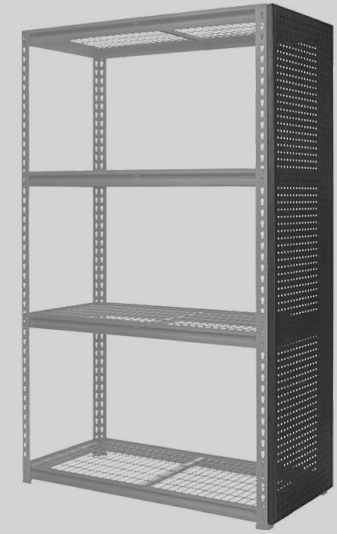

CABINETS

POWDER COATED BLACK

METAL CABINET

Model: GOS001 Item No: 2583601
1680H x 760W x 380D mm
4 shelves (3 adjustable)

METAL CABINET

Model: GOS002 Item No: 2583602
1830H x 860W x 410D mm
5 shelves (4 adjustable)

METAL CABINET

Model: GOS003 Item No: 2583603
2090H x 860W x 540D mm
5 shelves (4 adjustable)

METAL PEGBOARD

METAL PEGBOARD

Model: GOS106
Item No: 0147740

1810H x 410W mm

SUITABLE FOR:
Standard & Heavy
Duty shelving with
a 410mm depth

METAL PEGBOARD

Model: GOS107
Item No: 0147741

1810H x 540W mm

SUITABLE FOR:
Standard & Heavy
Duty shelving with
a 540mm depth

METAL PEGBOARD

Model: GOS108
Item No: 0147742

2070H x 540W mm

SUITABLE FOR:
Standard & Heavy
Duty shelving with
a 540mm depth

Mounts straight onto
Pinnacle Shelving.
HARDWARE INCLUDED

POWDER COATED
MATTE BLACK

WORKBENCHES

POWDER COATED BLACK

XL METAL CABINET

Model: GOS134 Item No: 0192605
2090H x 1160W x 540D mm
5 shelves (4 adjustable)

HEAVY DUTY

SERIES >>

HEAVY DUTY WORKBENCH

Model: GOS013 Item No: 2760456
900H x 1500W x 540D mm

COMPACT WORKBENCH

Model: GOS018 Item No: 2760256
1405H x 1100W x 530D mm
Includes: 20 hooks

HORIZONTAL & VERTICAL
Keyhole system for
easy installation.